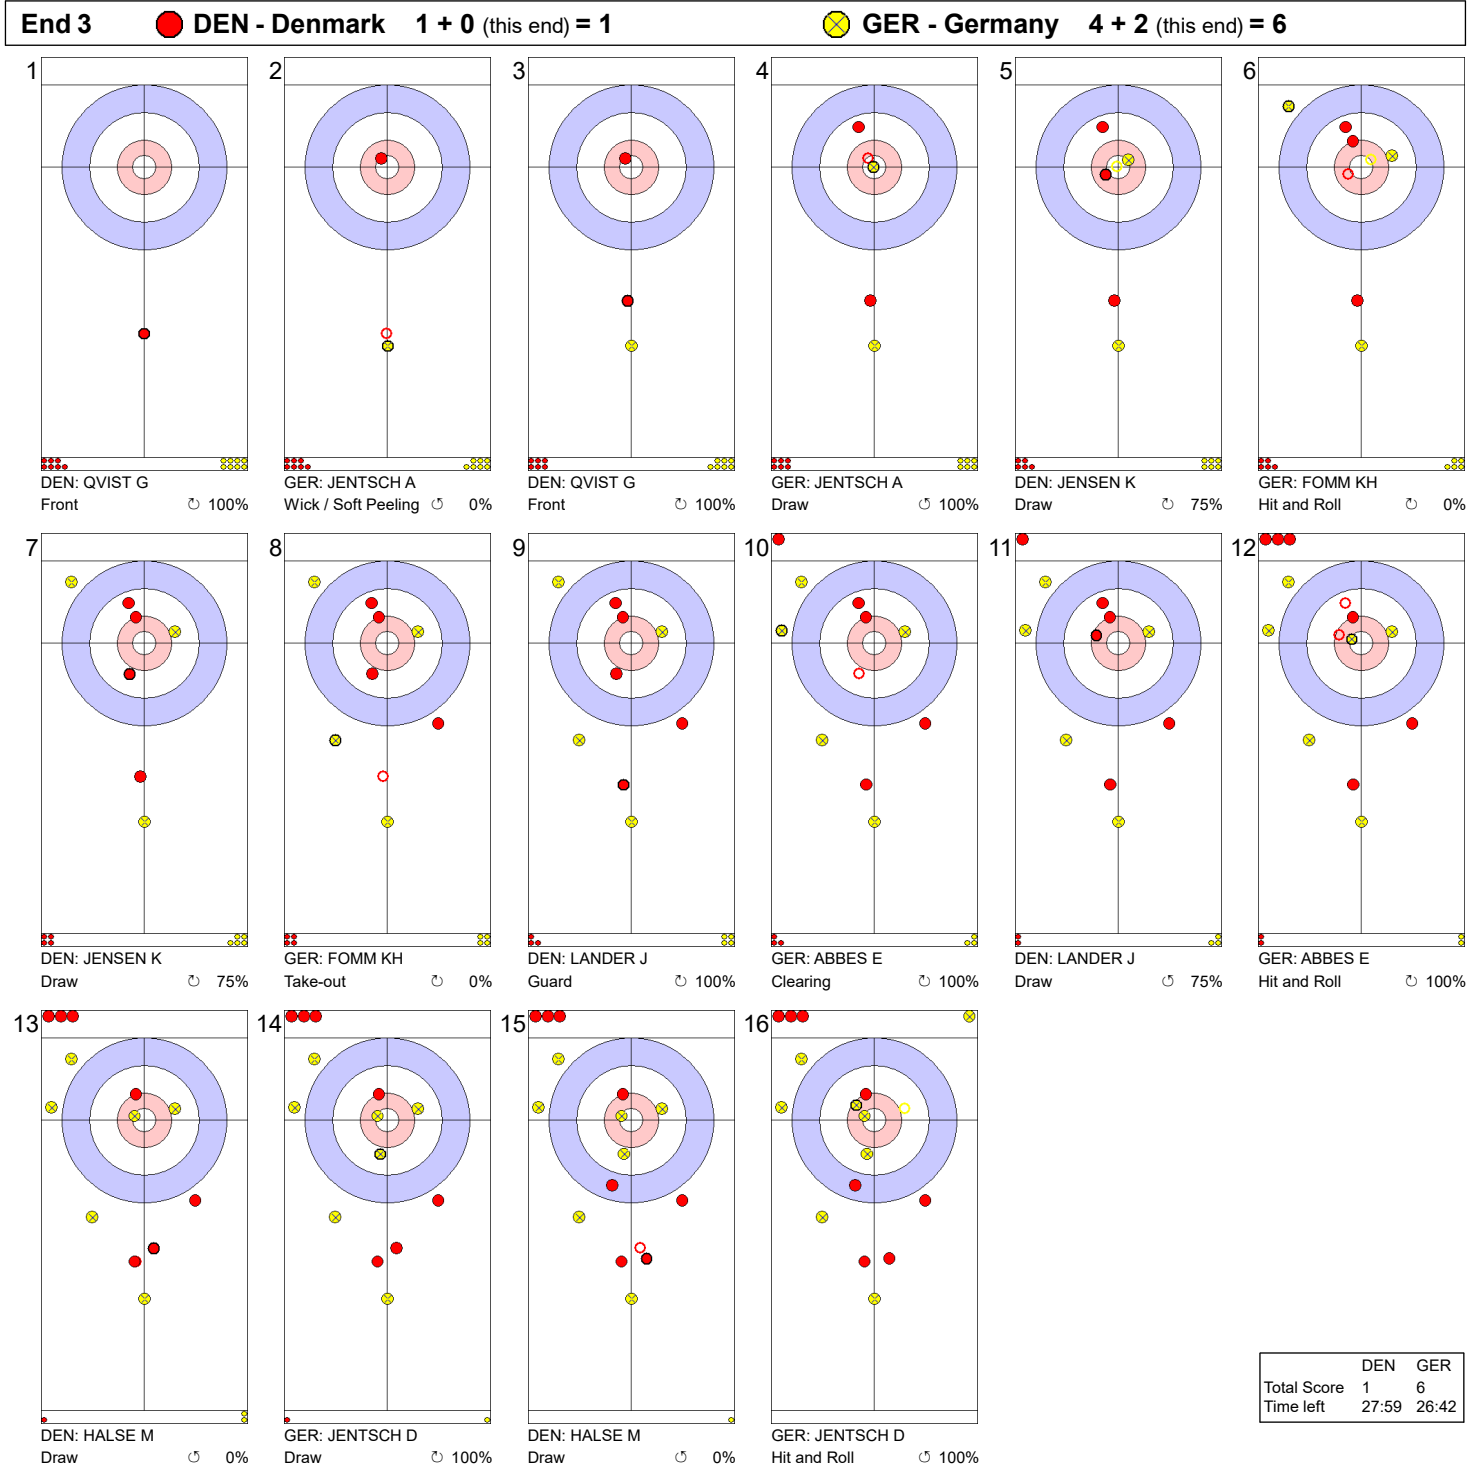

Game - Shot by Shot

Legend:
 ↻ Clockwise ↺ Counter-clockwise - Not considered

Game - Shot by Shot

	DEN	GER
Total Score	1	4
Time left	31:15	31:40

Legend:
 ⤴ Clockwise ⤵ Counter-clockwise - Not considered

Game - Shot by Shot

Legend:
 ↻ Clockwise ↺ Counter-clockwise - Not considered

Game - Shot by Shot

Legend:
 ↻ Clockwise ↺ Counter-clockwise - Not considered

Game - Shot by Shot

Legend:
 Clockwise Counter-clockwise - Not considered

Game - Shot by Shot

Legend:
 ↻ Clockwise ↺ Counter-clockwise - Not considered