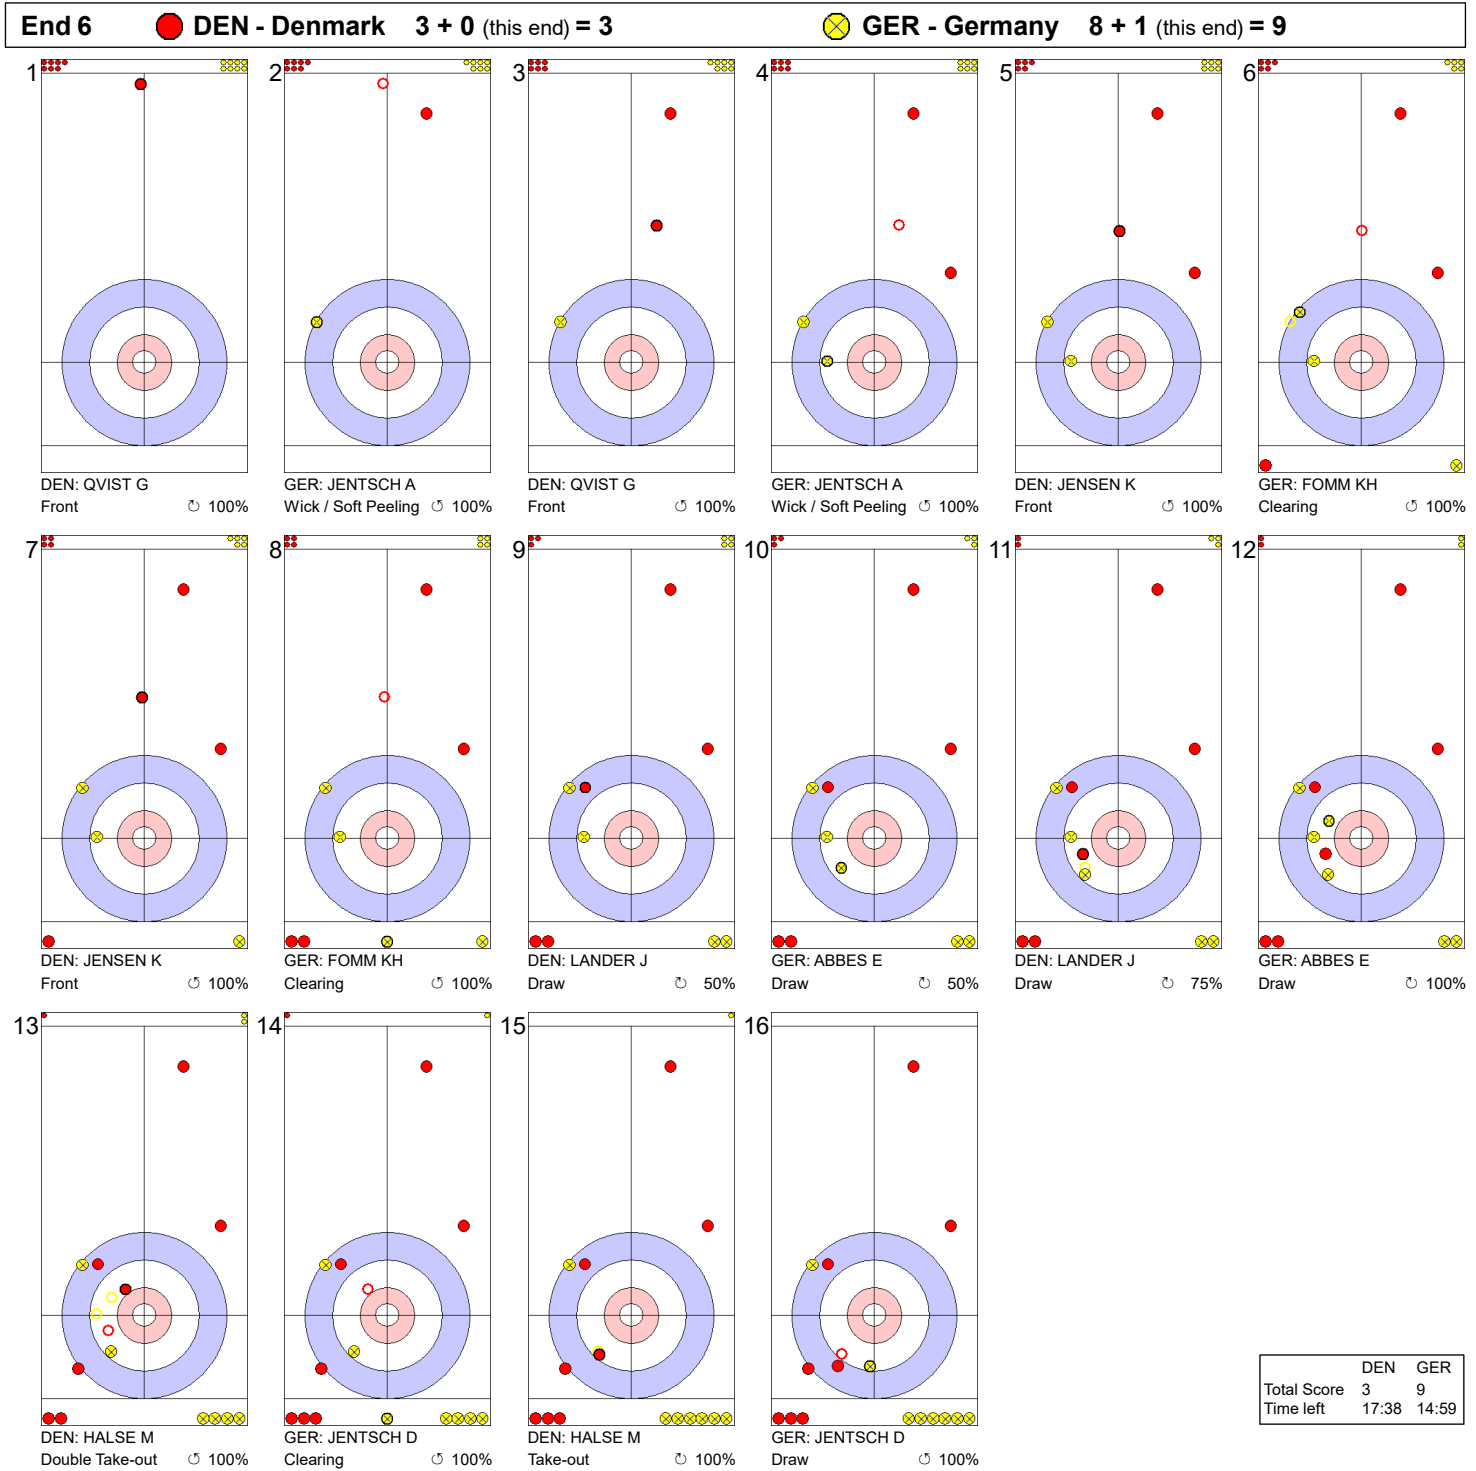

Game - Shot by Shot

Legend:
 ↻ Clockwise ↺ Counter-clockwise - Not considered

Game - Shot by Shot

	DEN	GER
Total Score	1	4
Time left	31:15	31:40

Legend:
 ⤴ Clockwise ⤵ Counter-clockwise - Not considered

Game - Shot by Shot

Legend:
 ↻ Clockwise ↺ Counter-clockwise - Not considered

Game - Shot by Shot

Legend:
 ↻ Clockwise ↺ Counter-clockwise - Not considered

Game - Shot by Shot

Legend:
 Clockwise Counter-clockwise - Not considered

Game - Shot by Shot

Legend:
 ↻ Clockwise ↺ Counter-clockwise - Not considered