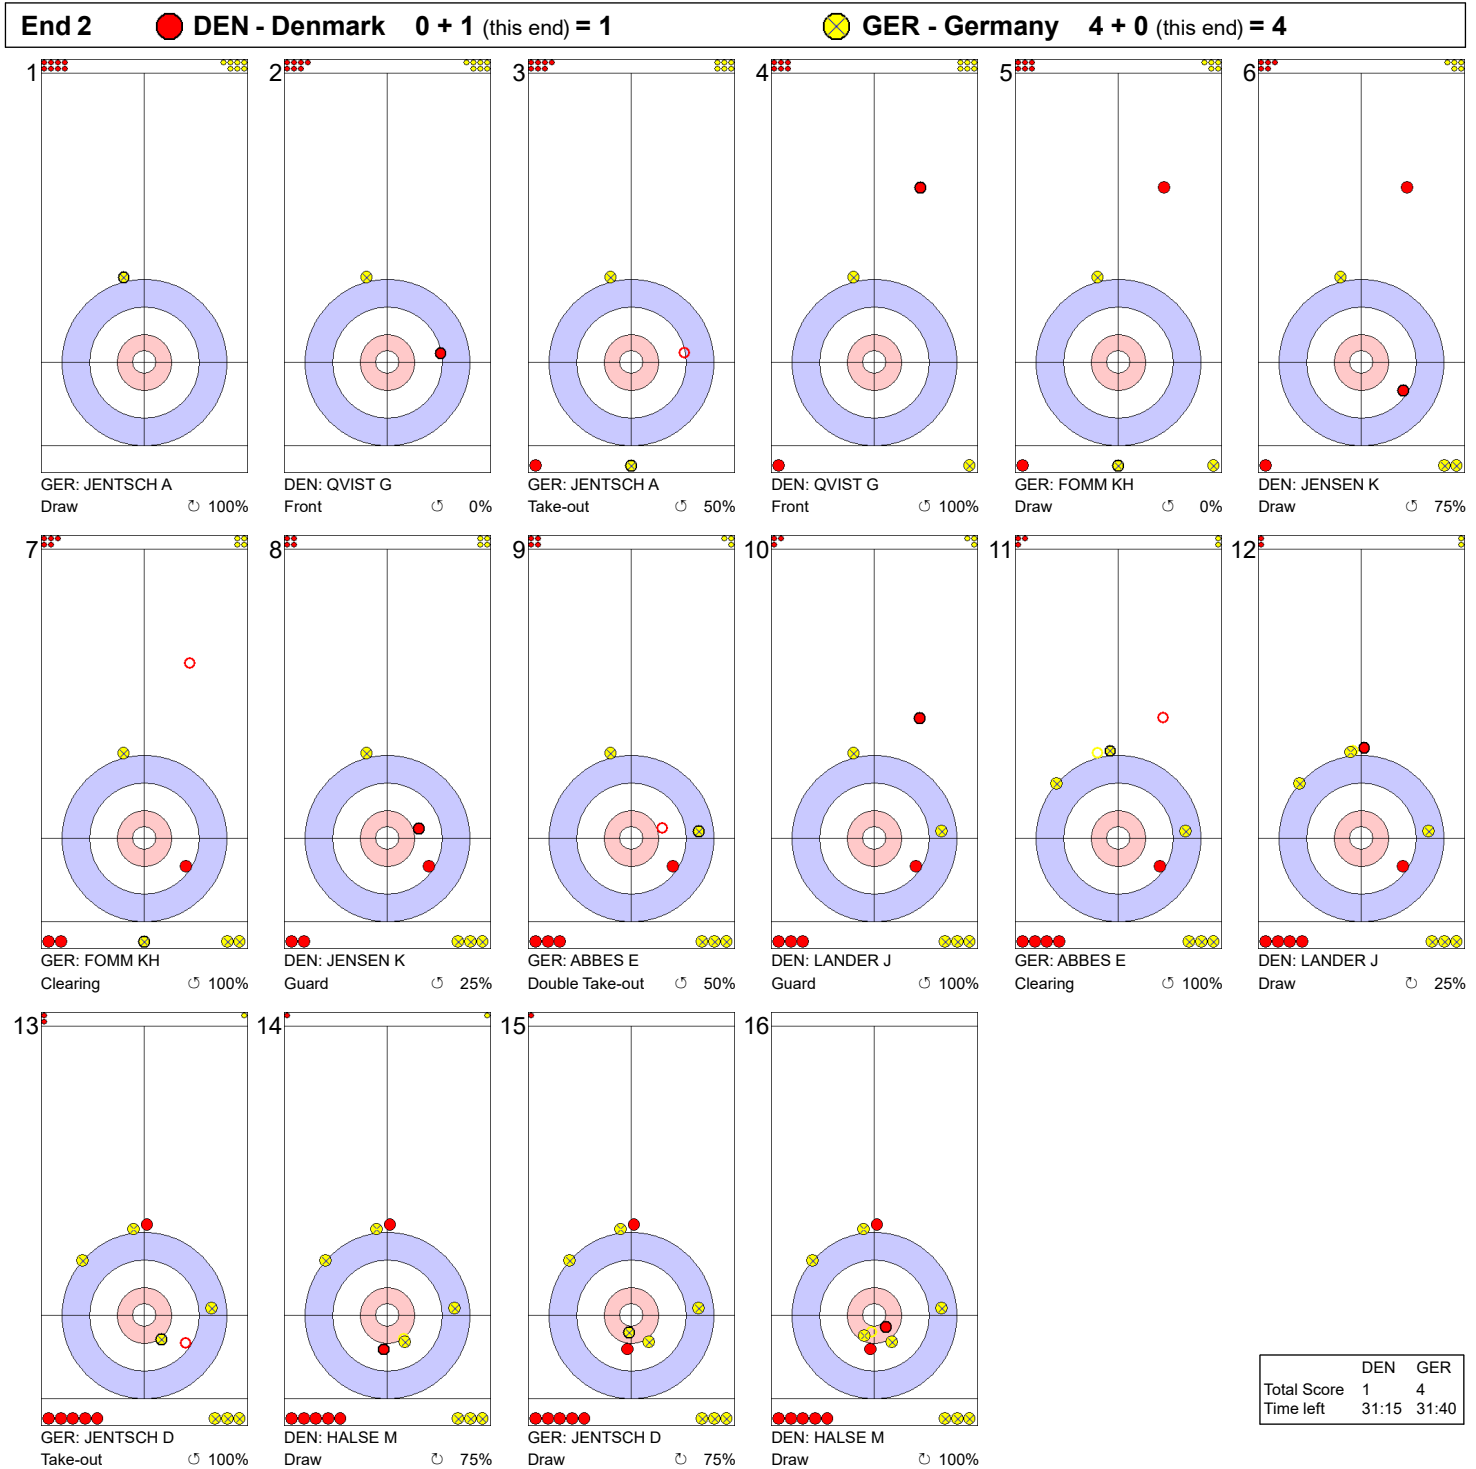

Game - Shot by Shot

Legend:
 ↻ Clockwise ↺ Counter-clockwise - Not considered

Game - Shot by Shot

	DEN	GER
Total Score	1	4
Time left	31:15	31:40

Legend:
 ⤴ Clockwise ⤵ Counter-clockwise - Not considered

Game - Shot by Shot

Legend:
 ↻ Clockwise ↺ Counter-clockwise - Not considered

Game - Shot by Shot

Legend:
 ↻ Clockwise ↺ Counter-clockwise - Not considered

Game - Shot by Shot

Legend:
 Clockwise Counter-clockwise - Not considered

Game - Shot by Shot

Legend:
 ↻ Clockwise ↺ Counter-clockwise - Not considered