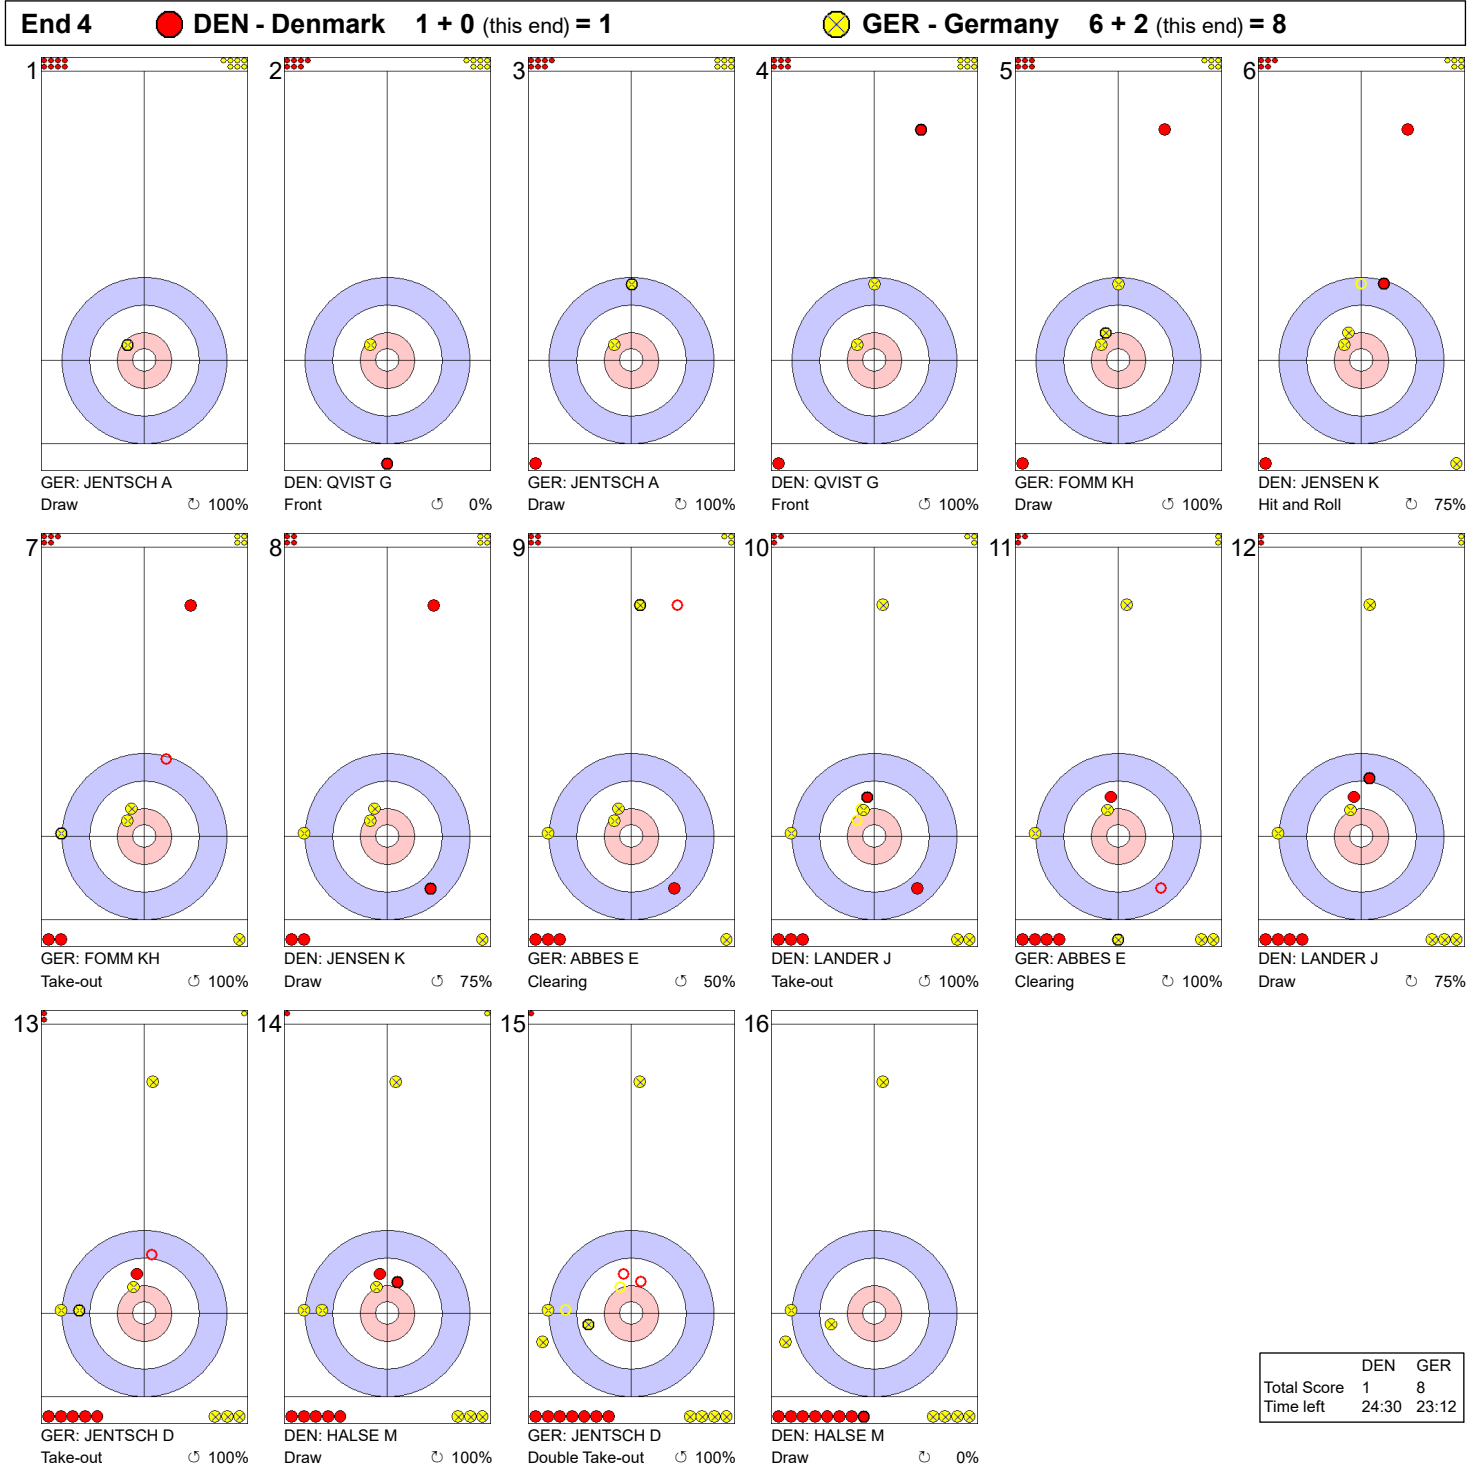

Game - Shot by Shot

Legend:
 ↻ Clockwise ↺ Counter-clockwise - Not considered

Game - Shot by Shot

	DEN	GER
Total Score	1	4
Time left	31:15	31:40

Legend:
 ⤴ Clockwise ⤵ Counter-clockwise - Not considered

Game - Shot by Shot

Legend:
 ↻ Clockwise ↺ Counter-clockwise - Not considered

Game - Shot by Shot

Legend:
 ↻ Clockwise ↺ Counter-clockwise - Not considered

Game - Shot by Shot

Legend:
 Clockwise Counter-clockwise - Not considered

Game - Shot by Shot

Legend:
 ↻ Clockwise ↺ Counter-clockwise - Not considered