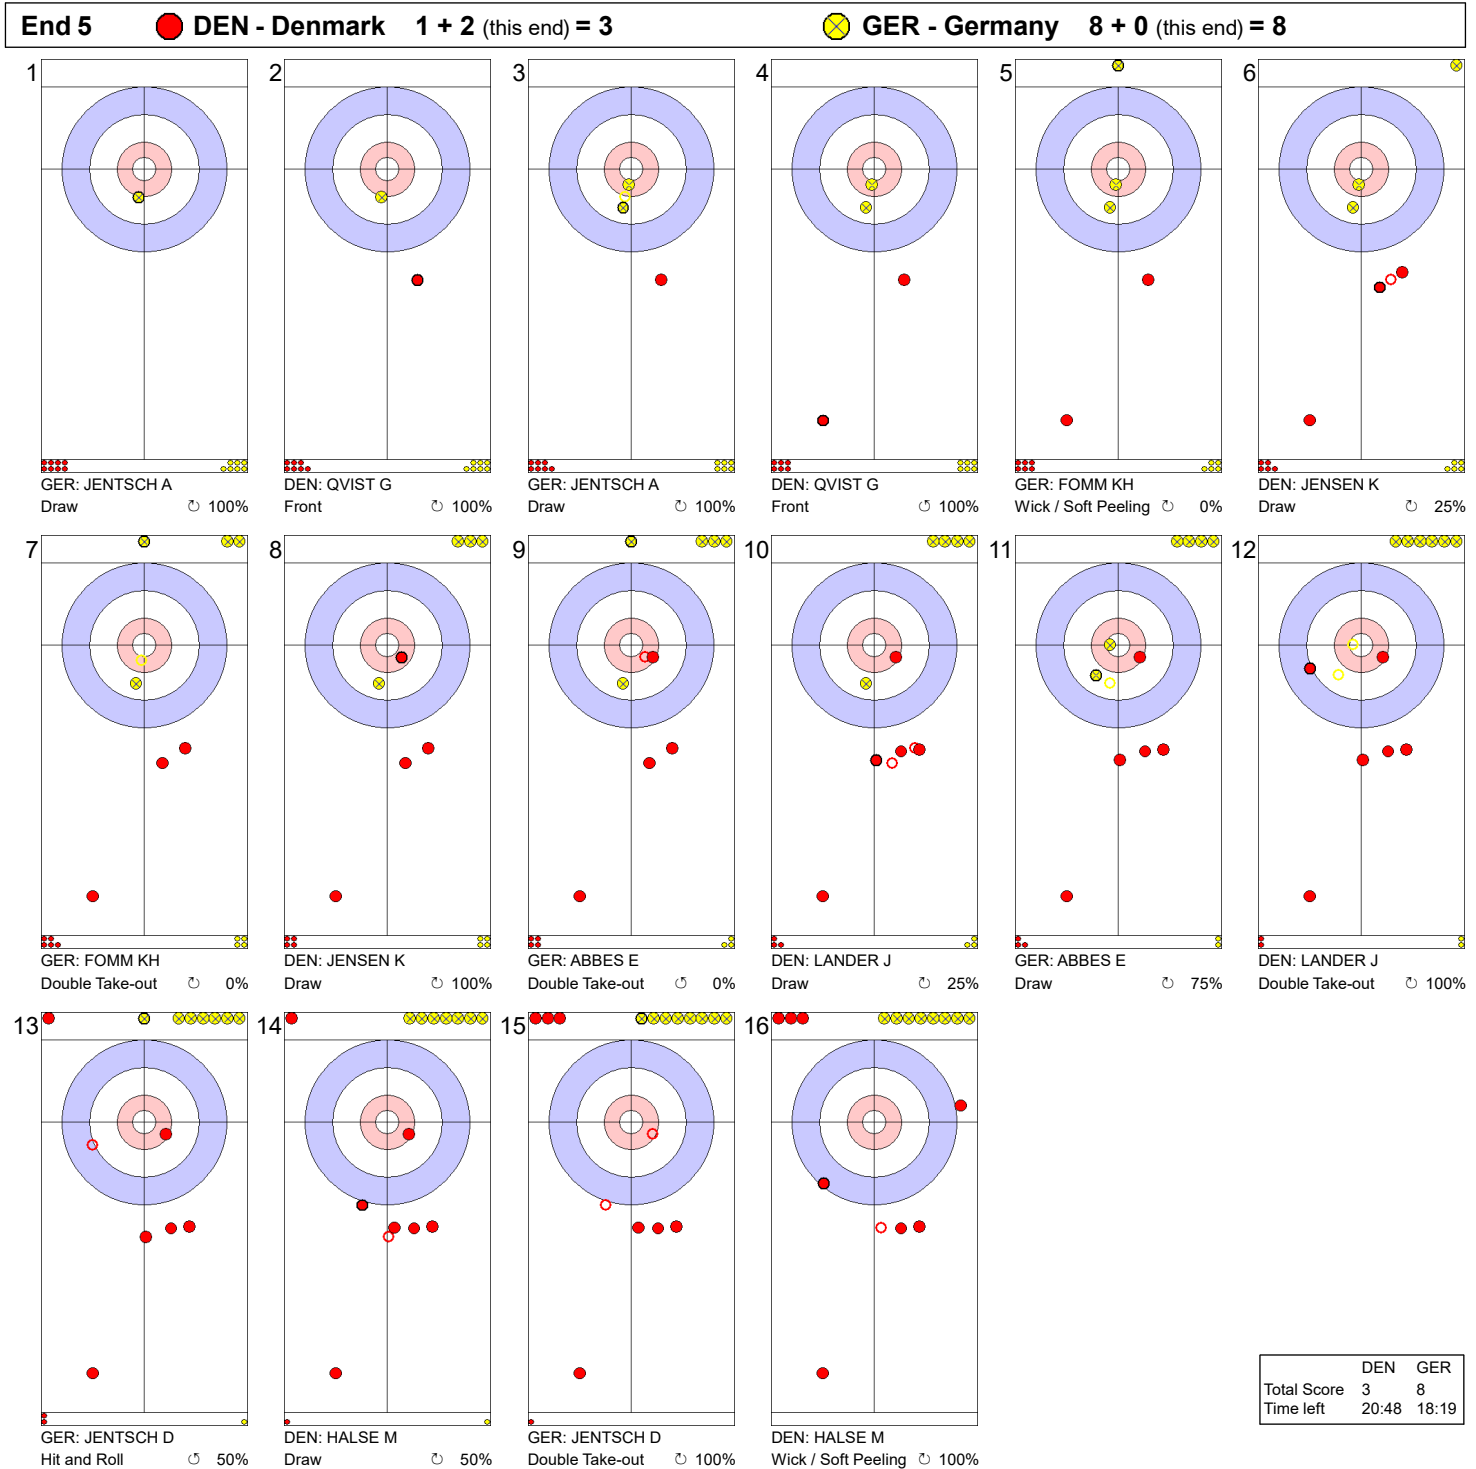

Game - Shot by Shot

Legend:
 ↻ Clockwise ↺ Counter-clockwise - Not considered

Game - Shot by Shot

	DEN	GER
Total Score	1	4
Time left	31:15	31:40

Legend:
 ⤴ Clockwise ⤵ Counter-clockwise - Not considered

Game - Shot by Shot

Legend:
 ↻ Clockwise ↺ Counter-clockwise - Not considered

Game - Shot by Shot

Legend:
 ↻ Clockwise ↺ Counter-clockwise - Not considered

Game - Shot by Shot

Legend:
 Clockwise Counter-clockwise - Not considered

Game - Shot by Shot

Legend:
 ↻ Clockwise ↺ Counter-clockwise - Not considered